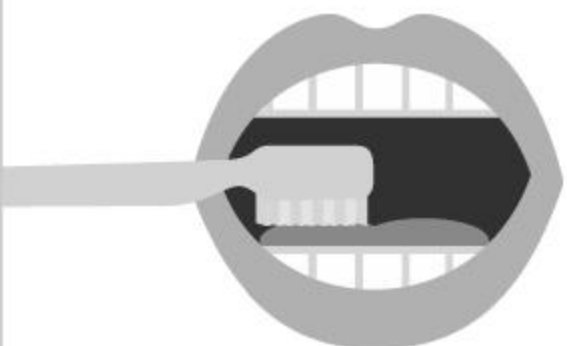

TASK ANALYSIS

— BRUSHING MY TEETH —

1.

Get out toothbrush & toothpaste

2.

Wet toothbrush & apply toothpaste.

3.

Brush the OUTSIDE surface of UPPER teeth.

4.

Brush the CHEWING surfaces of UPPER teeth.

5.

Brush the INSIDE surfaces of UPPER teeth.

6.

Brush the OUTSIDE surface of LOWER teeth.

7.

Brush the CHEWING surfaces of LOWER teeth.

8.

Brush the INSIDE surface of LOWER teeth.

9.

Brush the tongue gently.

10.

Rinse out mouth with water.

11.

Rinse off toothbrush with water.